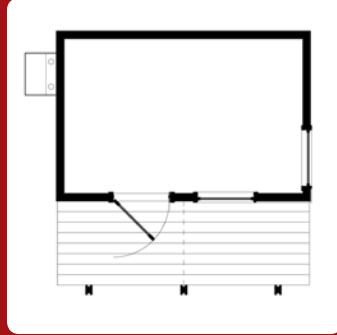

modern . mobile . modular .
MFINITY, LLC | (877) M-FINITY | www.m-finity.com

micro**STUDIO**

Just the basics.
A single unit with
a simple pergola
shade structure.
Starting at \$25,995*.

Or add a porch with
a single-slope roof.
Available with a single unit
starting at \$27,995* or
expand to a double unit
model starting at \$49,995*.

Free delivery and set up standard
with every microSTUDIO® purchase.
We invite you to go online and
"Build Your Own."

The classic
dogtrot style.
A double unit
with an additional
exterior space
created by
its connecting
gable-roofed
porch.
Starting at
\$43,995*.