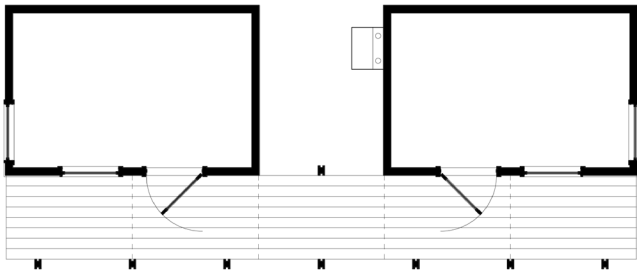

modern . mobile . modular .
MFINITY, LLC | (877) M-FINITY | www.m-finity.com

micro**STUDIO**

Just the basics.
A single unit with
a simple pergola
shade structure.
Starting at \$25,995*.

Or add a porch with
a single-slope roof.
Available with a single unit
starting at \$27,995* or
expand to a double unit
model starting at \$49,995*.

Free delivery and set up standard
with every microSTUDIO® purchase.
We invite you to go online and
"Build Your Own."

The classic
dogtrot style.
A double unit
with an additional
exterior space
created by
its connecting
gable-roofed
porch.
Starting at
\$43,995*.