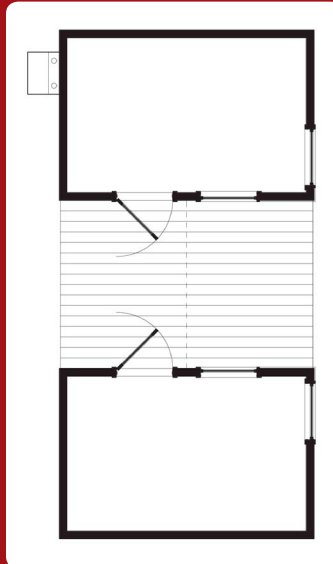

modern . mobile . modular .
MFINITY, LLC | (877) M-FINITY | www.m-finity.com

micro**STUDIO**

Just the basics.
A single unit with
a simple pergola
shade structure.
Starting at \$25,995*.

Or add a porch with
a single-slope roof.
Available with a single unit
starting at \$27,995* or
expand to a double unit
model starting at \$49,995*.

Free delivery and set up standard
with every microSTUDIO® purchase.
We invite you to go online and
"Build Your Own."

The classic
dogtrot style.
A double unit
with an additional
exterior space
created by
its connecting
gable-roofed
porch.
Starting at
\$43,995*.