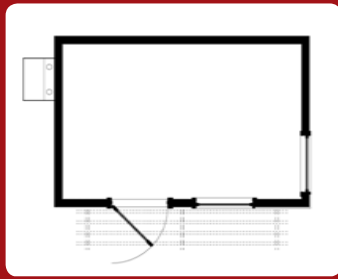

For those times when you simply need a place to get away to think, relax or create.

In these hectic times the greatest commodity might well be tranquility. The micro**STUDIO**® is here to assist. With a variety of interior options and porch styles to choose from, it is a perfect home office, studio, or writer's retreat. It also makes for a great tea house, meditation space, or private lounge. Small enough to fit in your back yard, the micro**STUDIO**® is a welcome addition to any residence.

modern . mobile . modular .
MFINITY, LLC | (877) M-FINITY | www.m-finity.com

micro**STUDIO**

Just the basics.
A single unit with
a simple pergola
shade structure.
Starting at \$25,995*.

Or add a porch with
a single-slope roof.
Available with a single unit
starting at \$27,995* or
expand to a double unit
model starting at \$49,995*.

Free delivery and set up standard
with every microSTUDIO® purchase.
We invite you to go online and
"Build Your Own."

The classic
dogtrot style.
A double unit
with an additional
exterior space
created by
its connecting
gable-roofed
porch.
Starting at
\$43,995*.